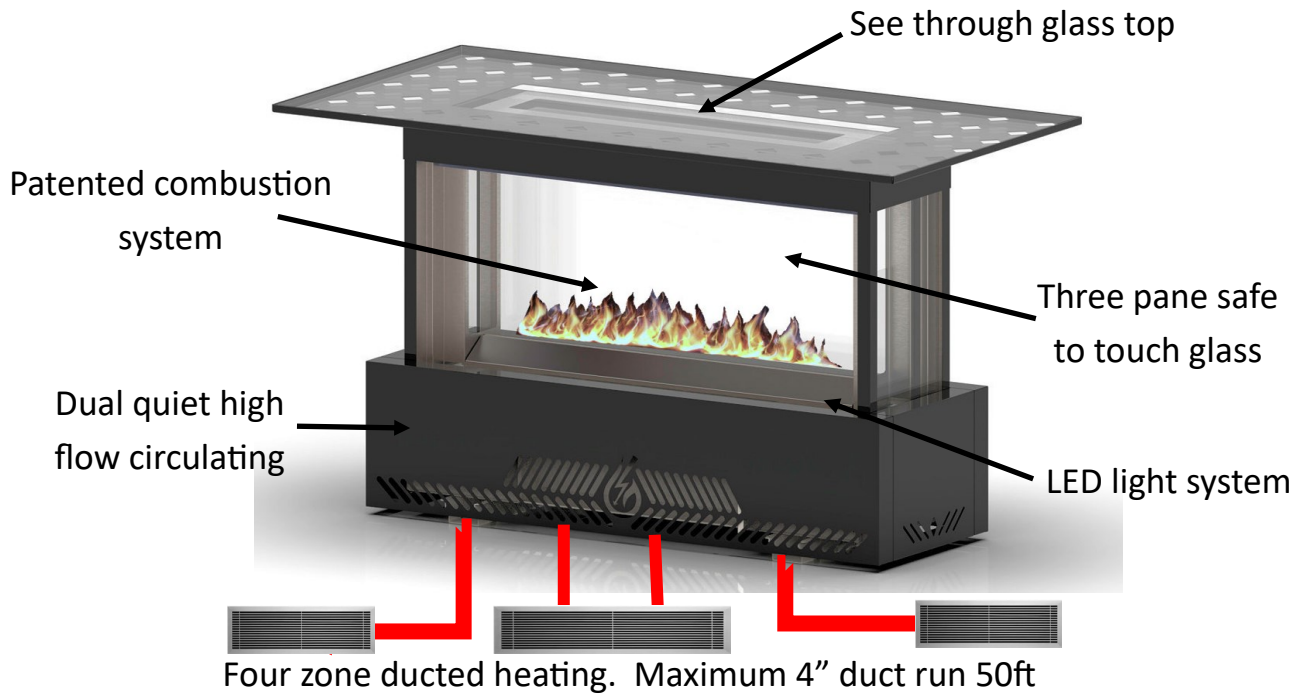

Hybrid

Deck Furnace

Safe-Touch
Model DF-48

Deck Art
www.hybrid-energies.com

DF-48 Revolutionary Deck Furnace

Dimensions

Specifications

Gas Input	25,000 BTU
Install Clearance	Zero to Combustibles
Efficiency	100% / Directed output
Electrical Rating	110AC, 60HZ, 1A