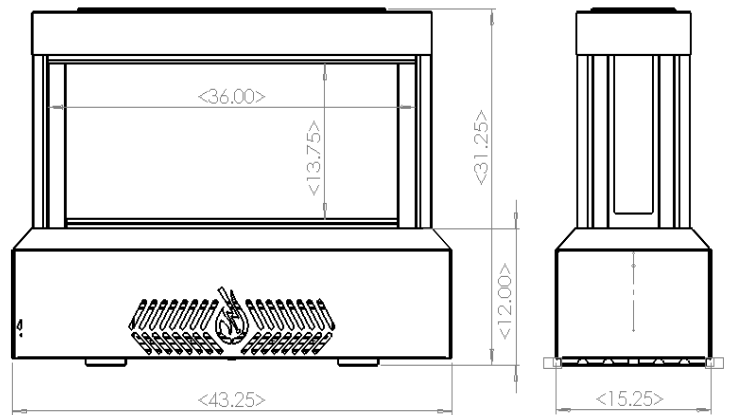

Hybrid

Deck Furnace

Safe-Touch
Model DF-48

Deck Art
www.hybrid-energies.com

DF-48 Revolutionary Deck Furnace

Dimensions

Specifications

Gas Input	25,000 BTU
Install Clearance	Zero to Combustibles
Efficiency	100% / Directed output
Electrical Rating	110AC, 60HZ, 1A